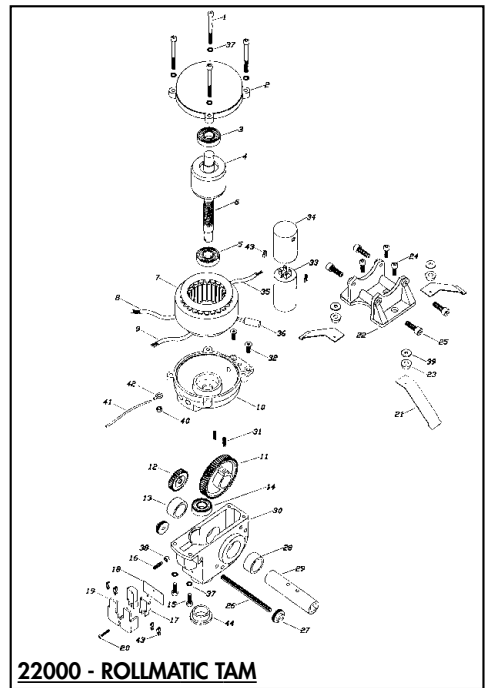

12000 - BARRAMATIC B30/B45

12000 - BARRAMATIC BS500/BS650

12000 - BARRAMATIC DAKOTA - DN

12000 - BARRAMATIC DAKOTA - ZN

15000 - ELETTROSERRANDA UNIVERSAL/BLOCK

18000 - GIROMATIC ASTER - G

18000 - GIROMATIC IDROIL MA

18000 - GIROMATIC BA 502

22000 - ROLLMATIC TAM