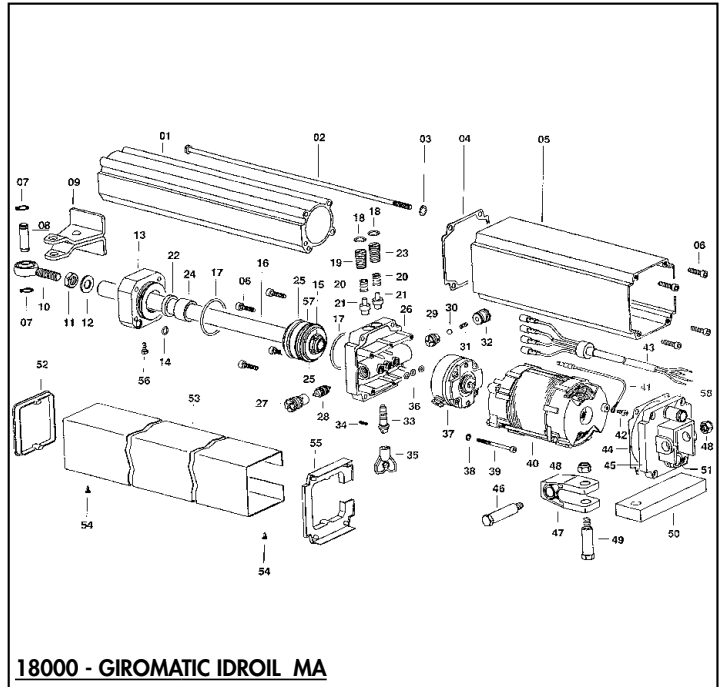

12000 - BARRAMATIC B30/B45

12000 - BARRAMATIC BS500/BS650

12000 - BARRAMATIC DAKOTA - DN

12000 - BARRAMATIC DAKOTA - ZN

15000 - ELETTROSERRANDA UNIVERSAL/BLOCK

18000 - GIROMATIC ASTER - G

18000 - GIROMATIC IDROIL MA

18000 - GIROMATIC BA 502

22000 - ROLLMATIC TAM