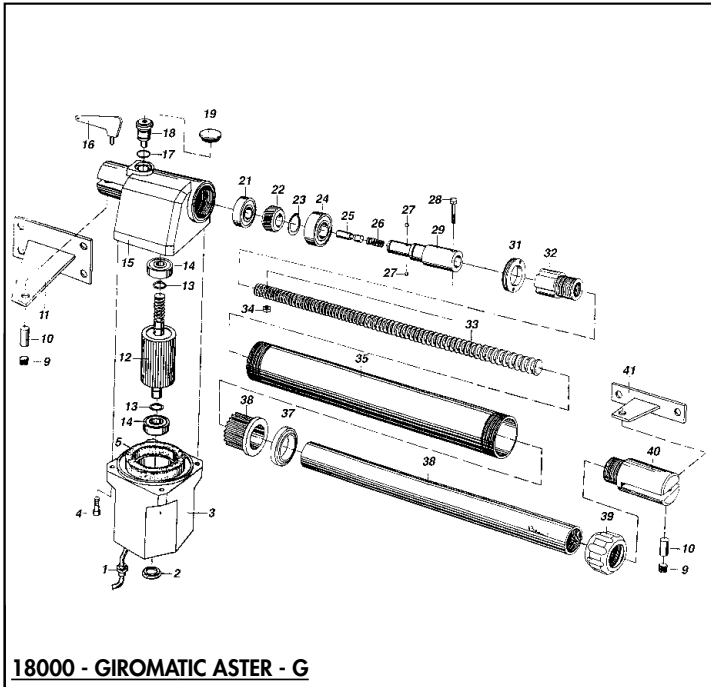

12000 - BARRAMATIC B30/B45

12000 - BARRAMATIC BS500/BS650

12000 - BARRAMATIC DAKOTA - DN

12000 - BARRAMATIC DAKOTA - ZN

15000 - ELETTROSERRANDA UNIVERSAL/BLOCK

18000 - GIROMATIC ASTER - G

18000 - GIROMATIC IDROIL MA