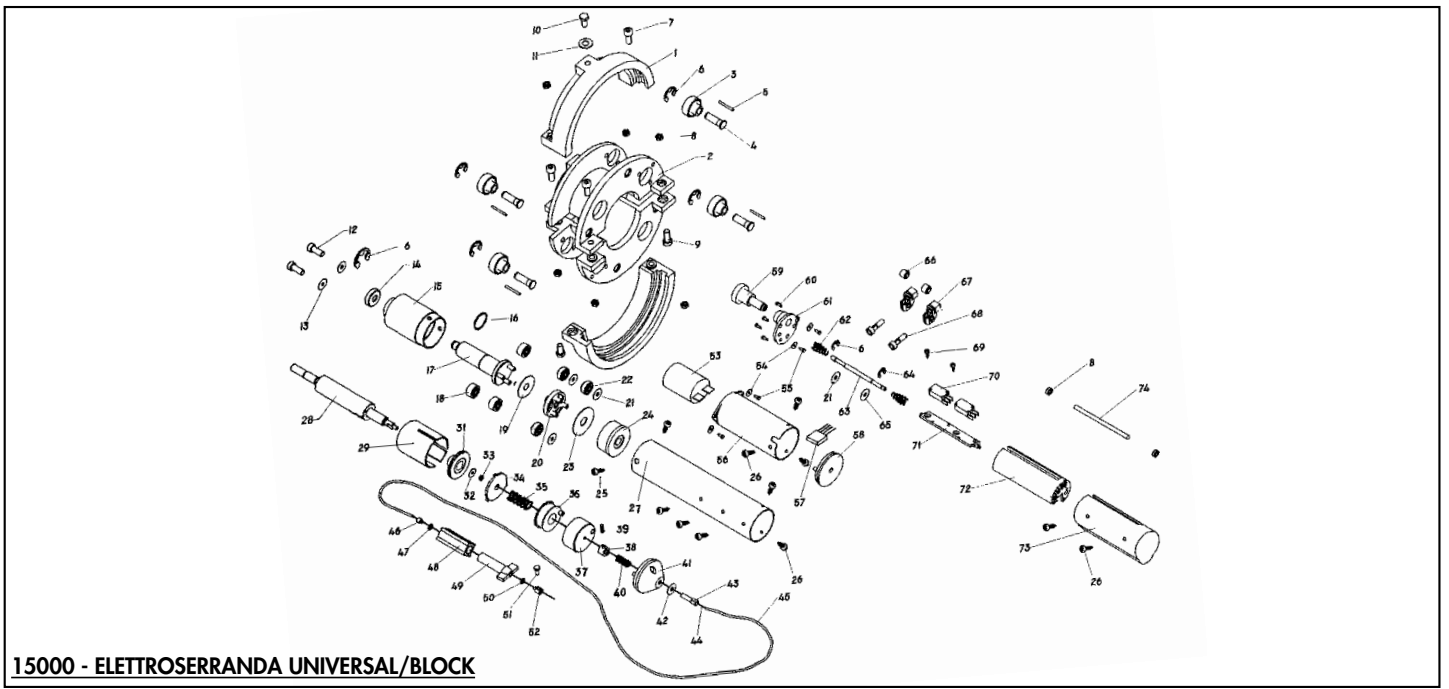

12000 - BARRAMATIC B30/B45

12000 - BARRAMATIC BS500/BS650

12000 - BARRAMATIC DAKOTA - DN

12000 - BARRAMATIC DAKOTA - ZN

15000 - ELETTROSERRANDA UNIVERSAL/BLOCK

18000 - GIROMATIC ASTER - G

18000 - GIROMATIC IDROIL MA

18000 - GIROMATIC BA 502

22000 - ROLLMATIC TAM