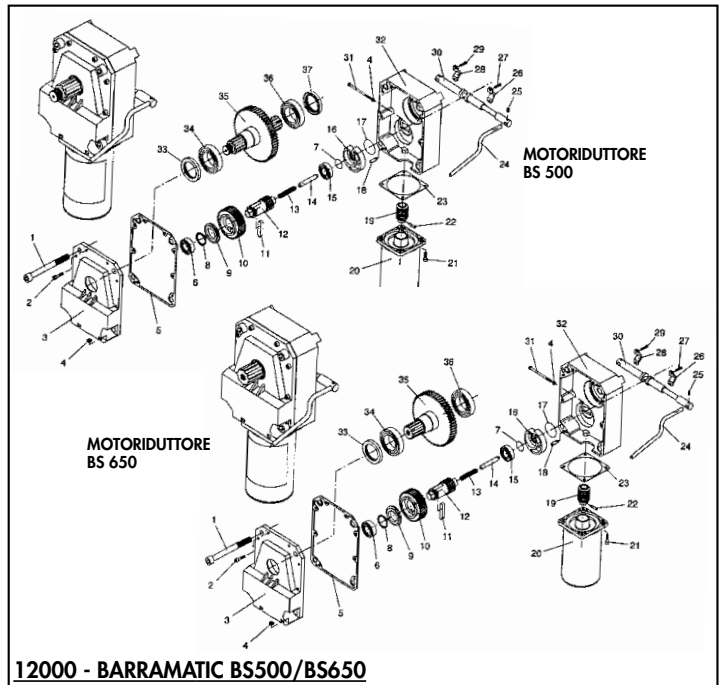

12000 - BARRAMATIC B30/B45

12000 - BARRAMATIC BS500/BS650

12000 - BARRAMATIC DAKOTA - DN

12000 - BARRAMATIC DAKOTA - ZN

15000 - ELETTROSERRANDA UNIVERSAL/BLOCK

18000 - GIROMATIC ASTER - G

18000 - GIROMATIC IDROIL MA

18000 - GIROMATIC BA 502

22000 - ROLLMATIC TAM